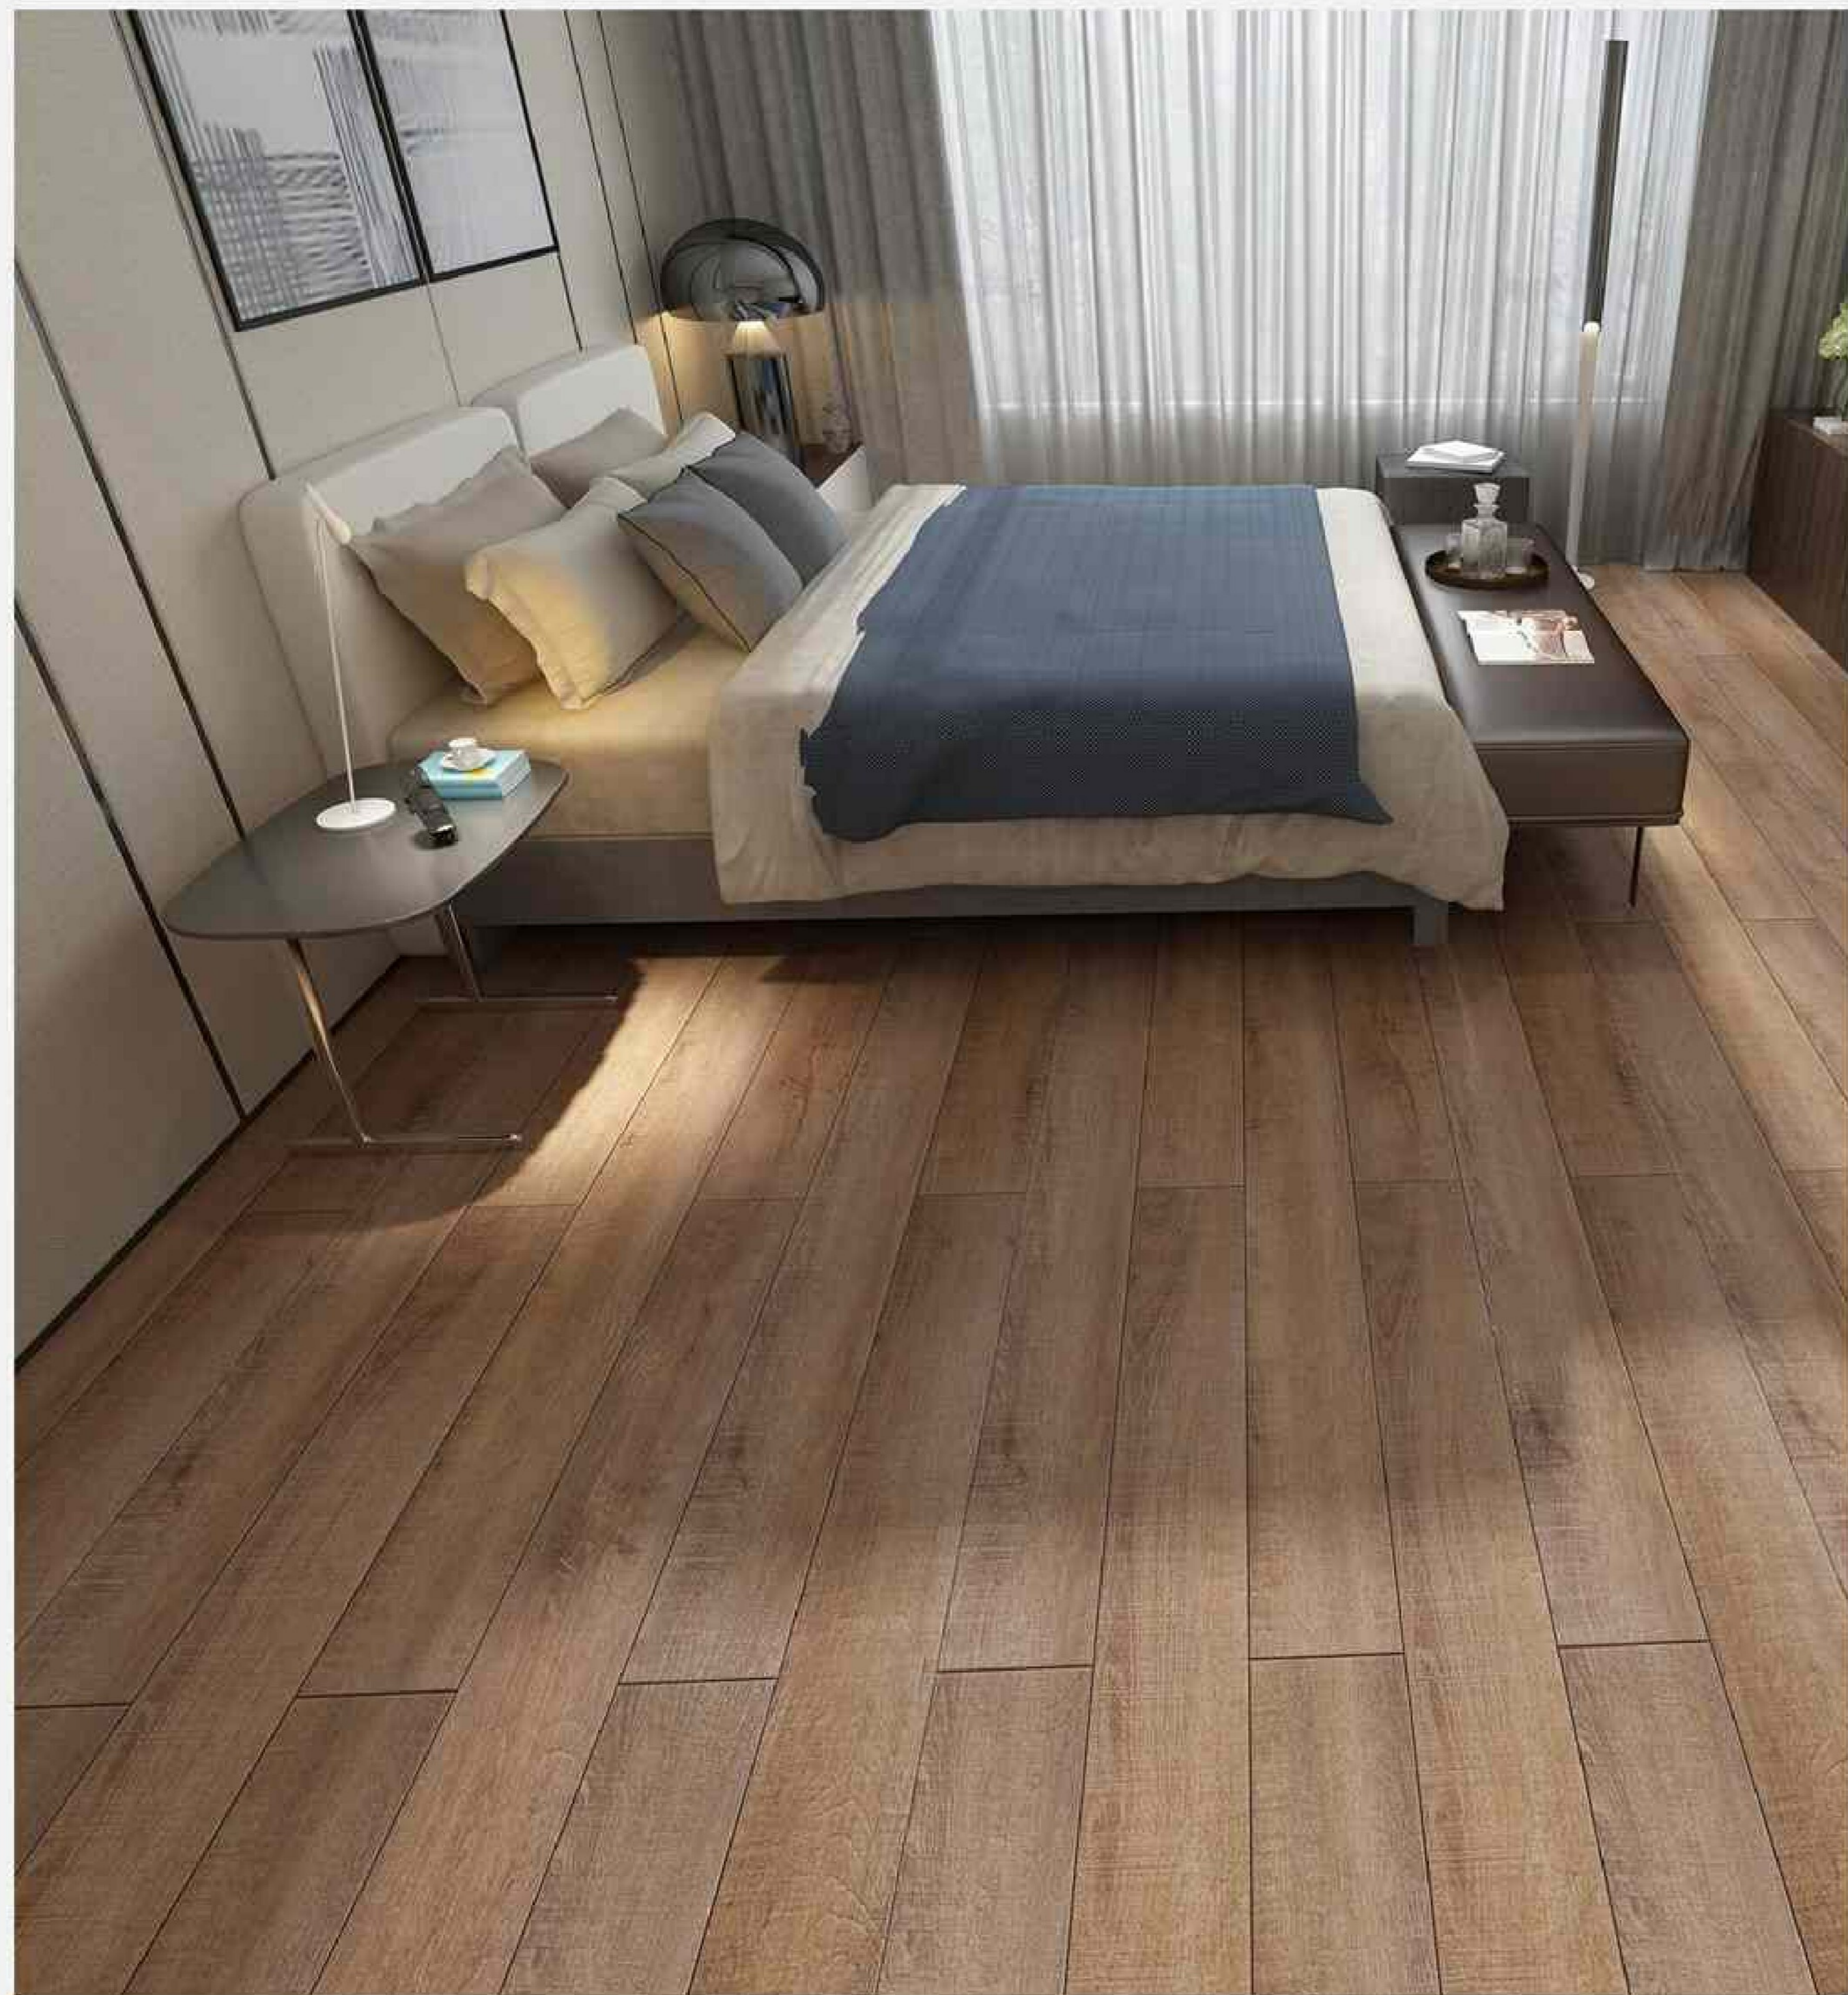

DBV85

Vinyl Floor ^{wood grain} *show*

NEW DESIGN

LVT Size:
6"x36" (152.4x914.4mm)
6"x48" (152.4x1219.2mm)
7"x48" (177.8x1219.2mm)
9"x48" (228.6x1219.2mm)
Thickness: 1.5mm--5.0mm
Wear layer: 0.07mm--0.7mm