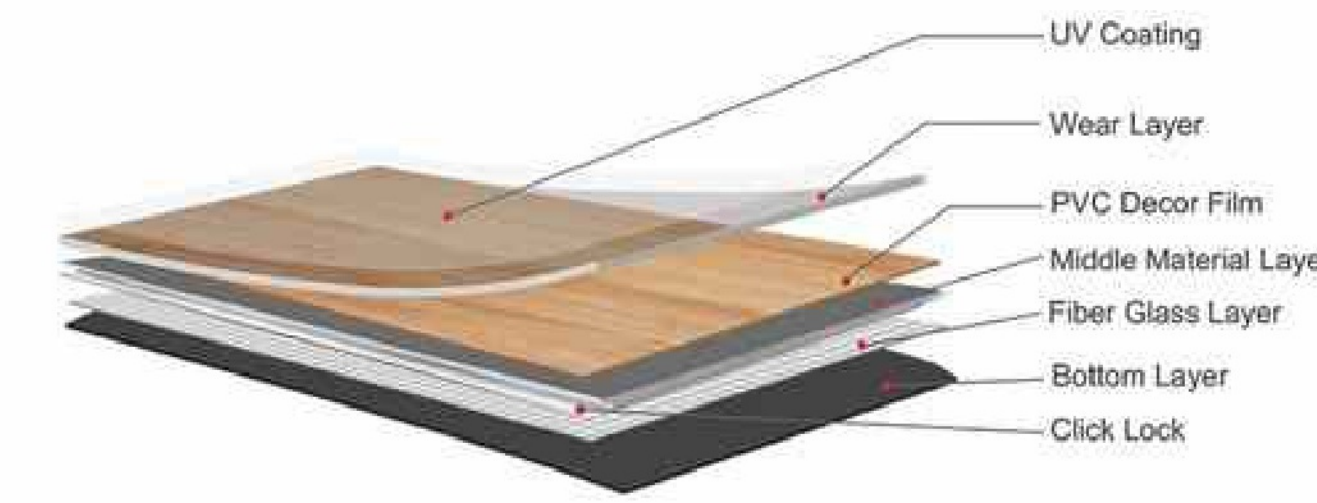

Vinyl Floor collection WOOD GRAIN

SANXA

PRODUCT STRUCTURE

CLICK-LVT

CLICK-SPC

CLICK-SPC WITH UNDER LAYER

DRY BACK

SELF ADHESIVE

LOOSE LAY

SURFACE EMBOSING

wood grain
Vinyl Floor *show*
NEW DESIGN

DBV52

LVT Size:
6"x36" (152.4x914.4mm)
6"x48" (152.4x1219.2mm)
7"x48" (177.8x1219.2mm)
9"x48" (228.6x1219.2mm)
Thickness:1.5mm--5.0mm
Wear layer:0.07mm--0.7mm

DBV54

DBV57

SPC Size:
6"x48" (150x1209mm)
7"x48" (183x1230mm)
9"x48" (230x1209mm)
9"x36" (230x903mm)
12"x24" (310x600mm)
7"x36" (183x915mm)
Thickness: 3.8mm-8mm
Wear layer: 0.15-0.7mm

DBV60

Vinyl Floor wood grain *show*

DBV79

Vinyl Floor ^{wood grain} *show*

NEW DESIGN

SPC Size:
 6"x48" (150x1209mm)
 7"x48" (183x1230mm)
 9"x48" (230x1209mm)
 9"x36" (230x903mm)
 12"x24" (310x600mm)
 7"x36" (183x915mm)
 Thickness:3.8mm-8mm
 Wear layer:0.15-0.7mm