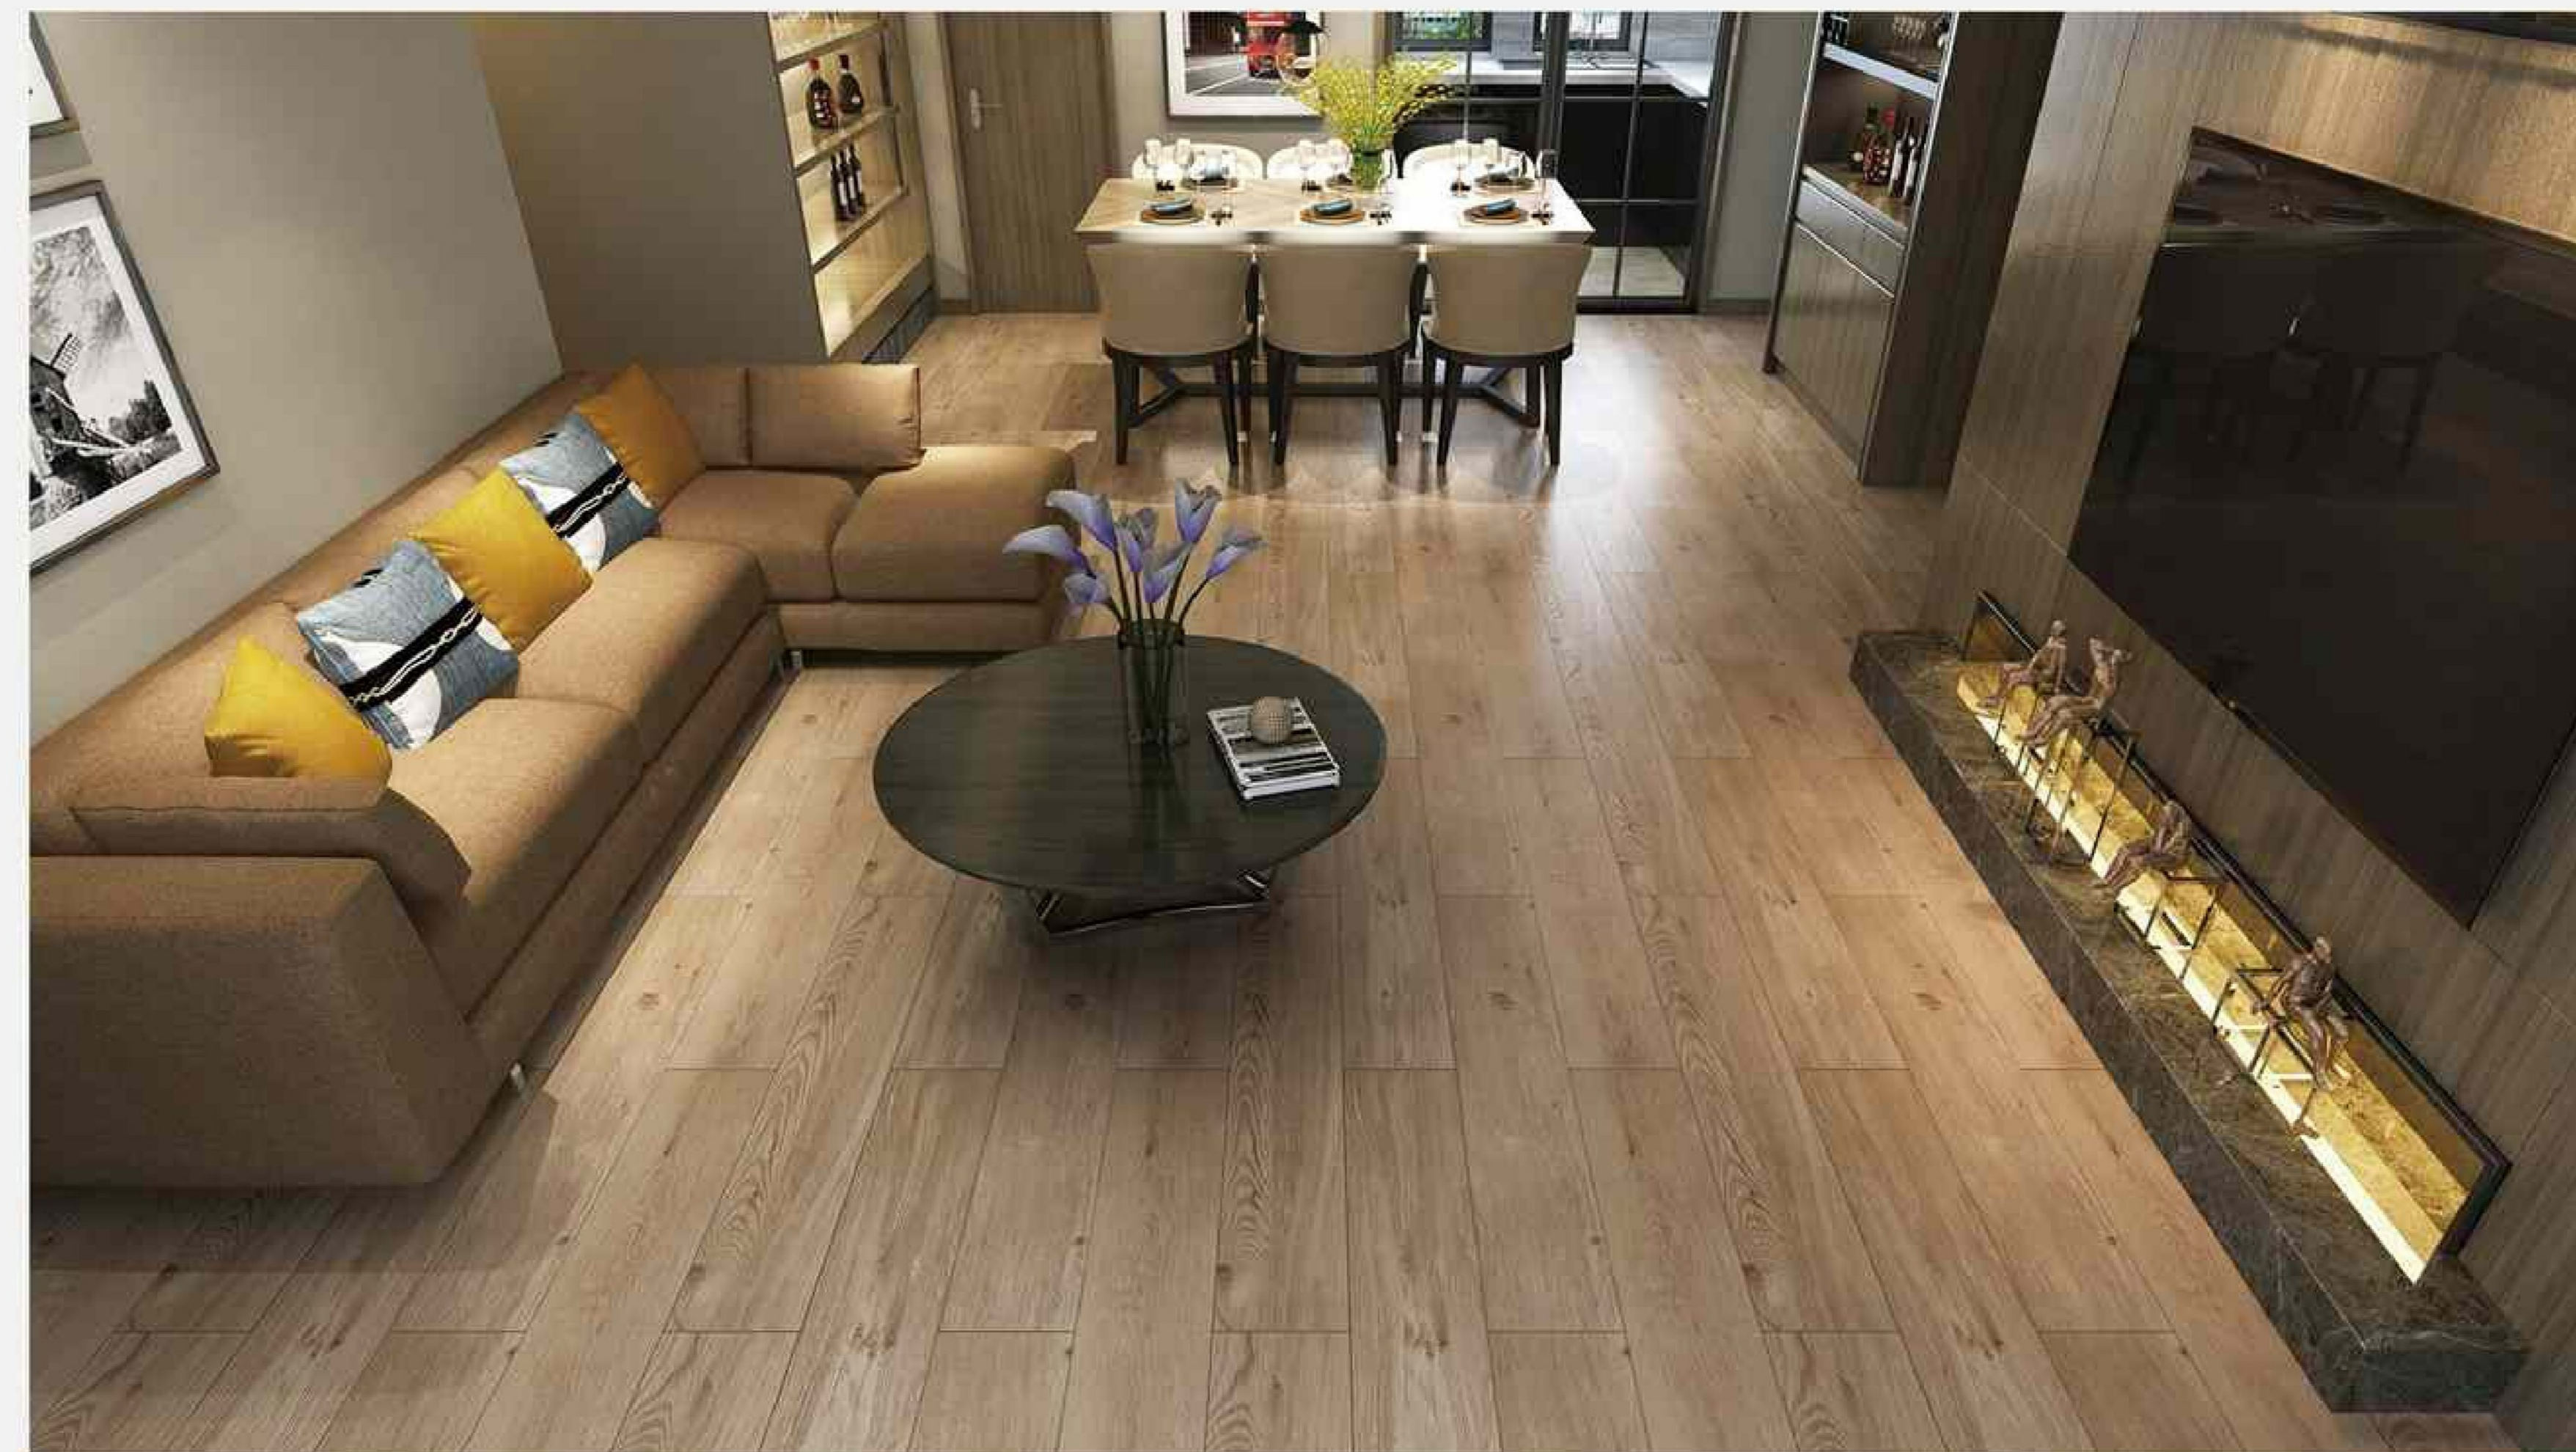

DBV27

LVT Size:
6"x36" (152.4x914.4mm)
6"x48" (152.4x1219.2mm)
7"x48" (177.8x1219.2mm)
9"x48" (228.6x1219.2mm)
Thickness: 1.5mm--5.0mm
Wear layer: 0.07mm--0.7mm

DBV29