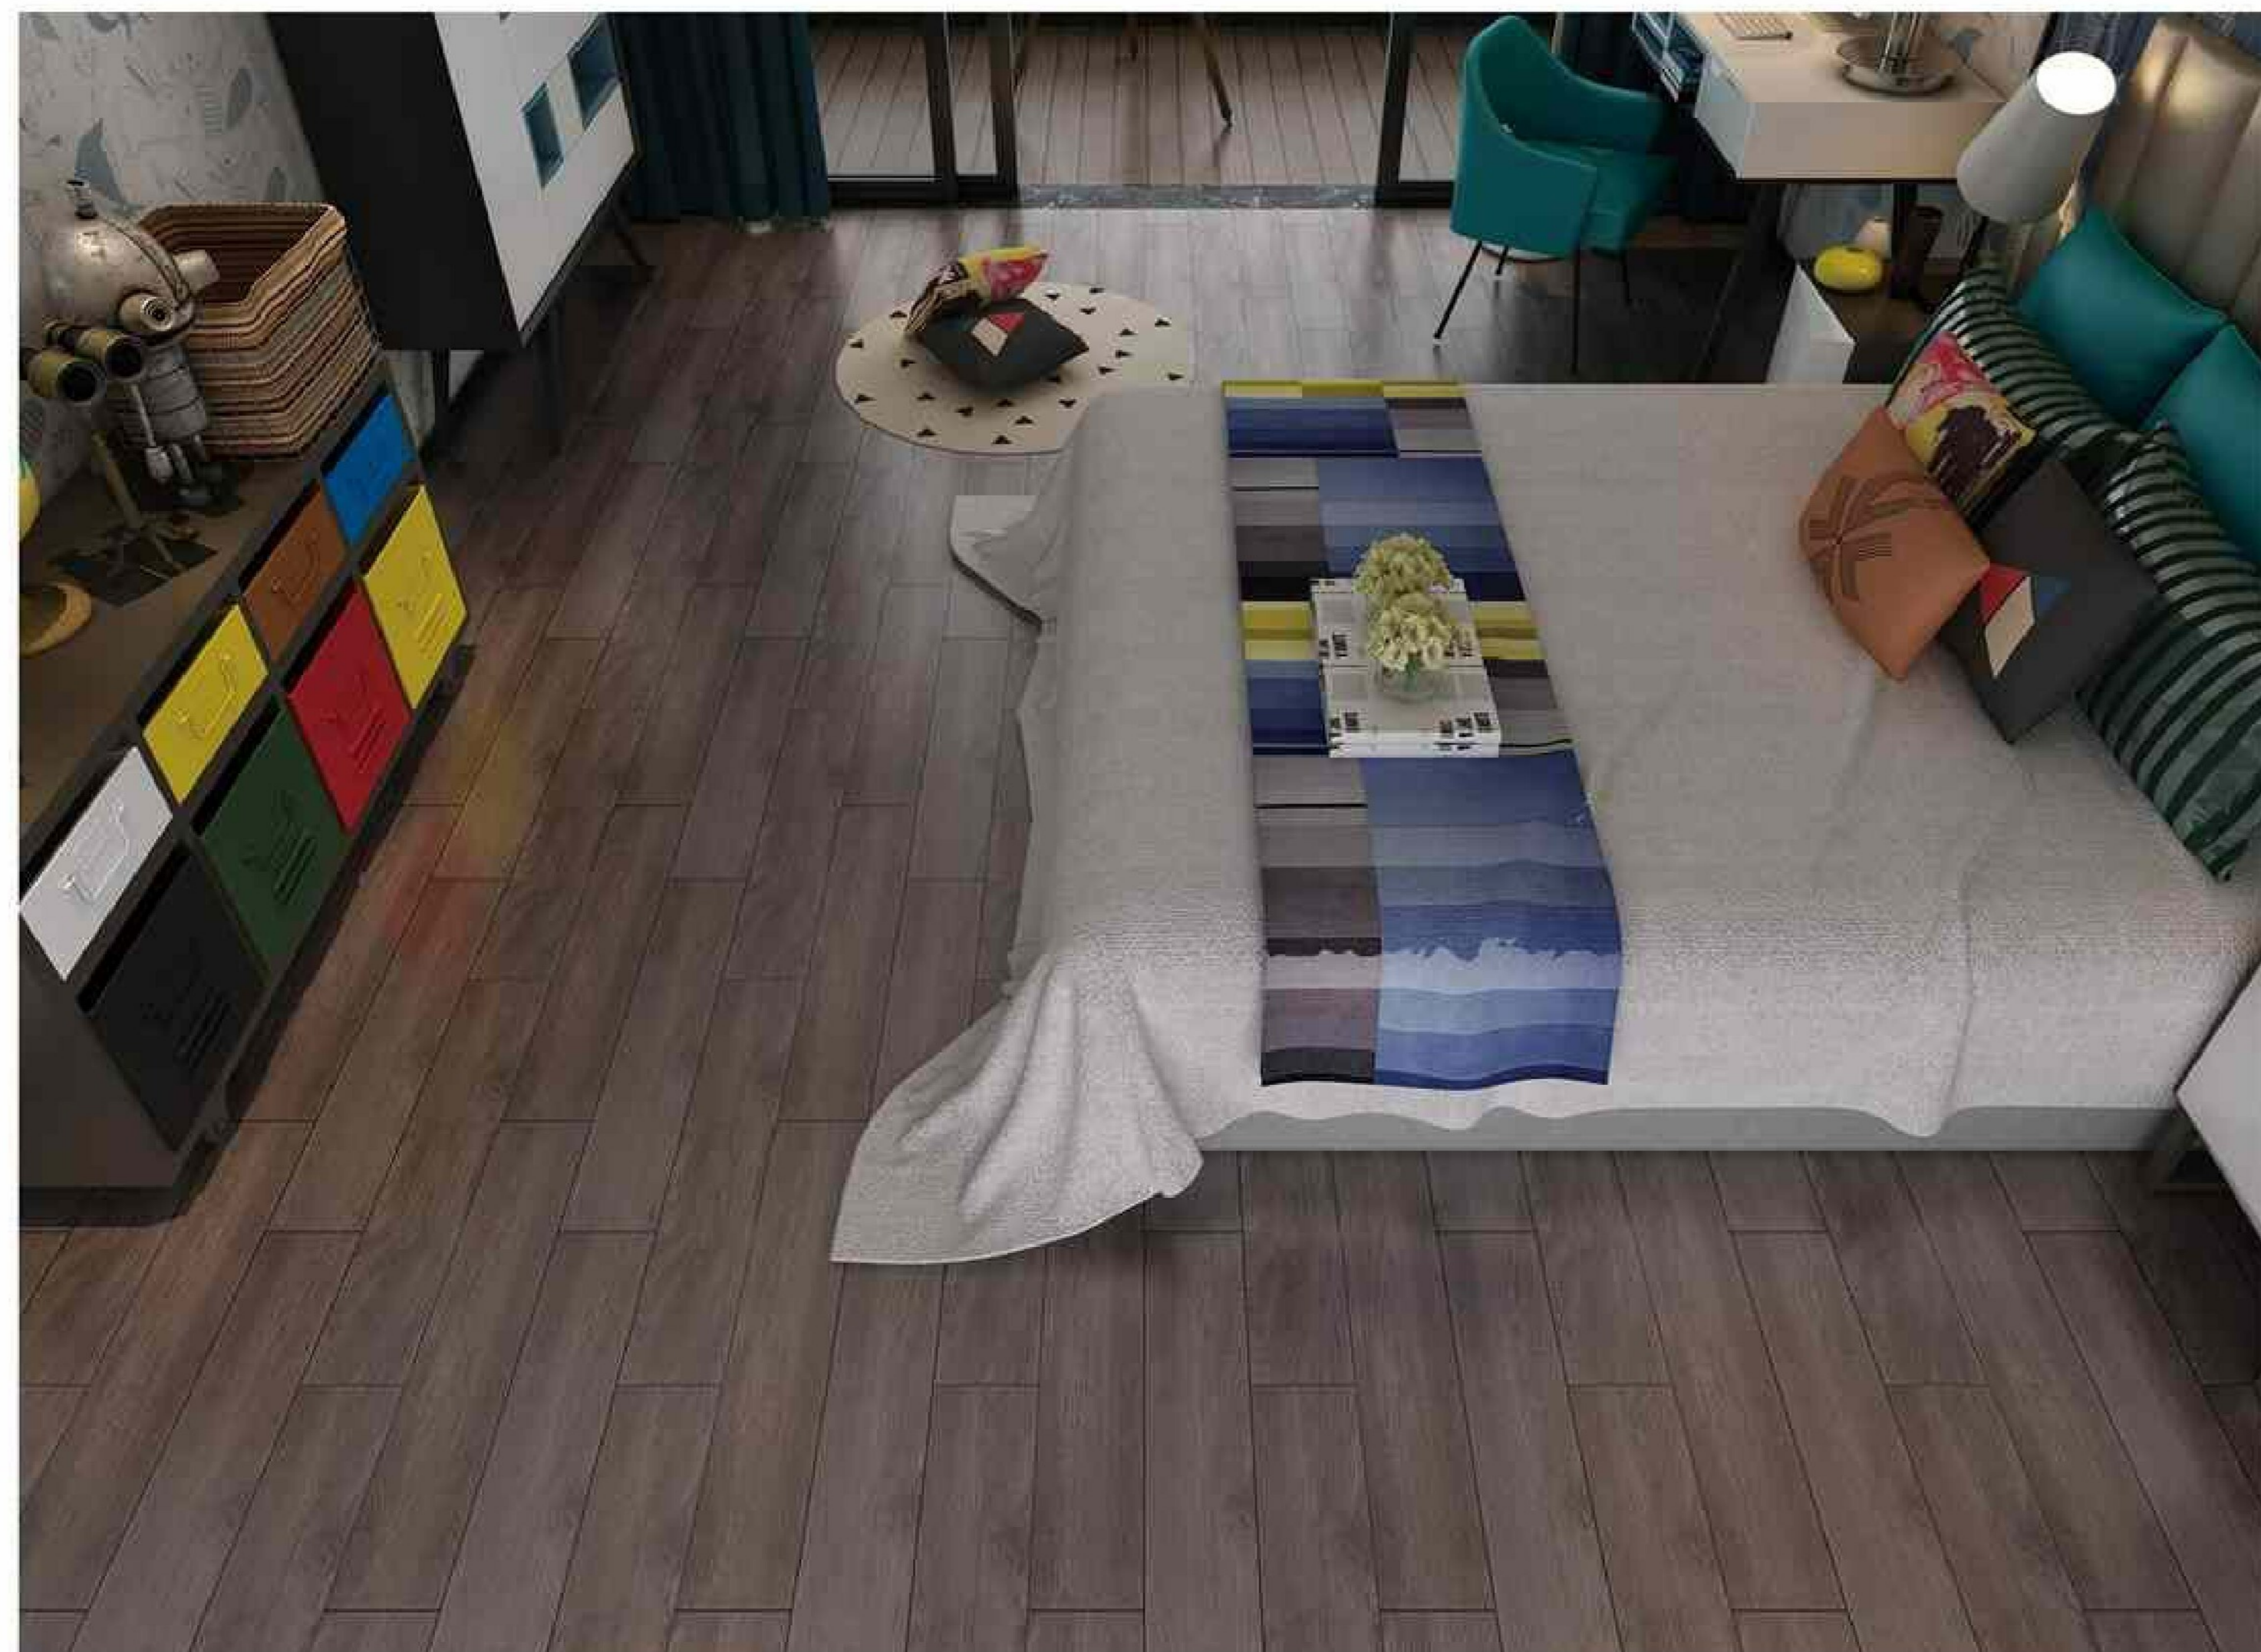

Vinyl Floor ^{wood grain} *show*

LVT Size:
6"x36"(152.4x914.4mm)
6"x48"(152.4x1219.2mm)
7"x48"(177.8x1219.2mm)
9"x48"(228.6x1219.2mm)
Thickness:1.5mm--5.0mm
Wear layer:0.07mm--0.7mm