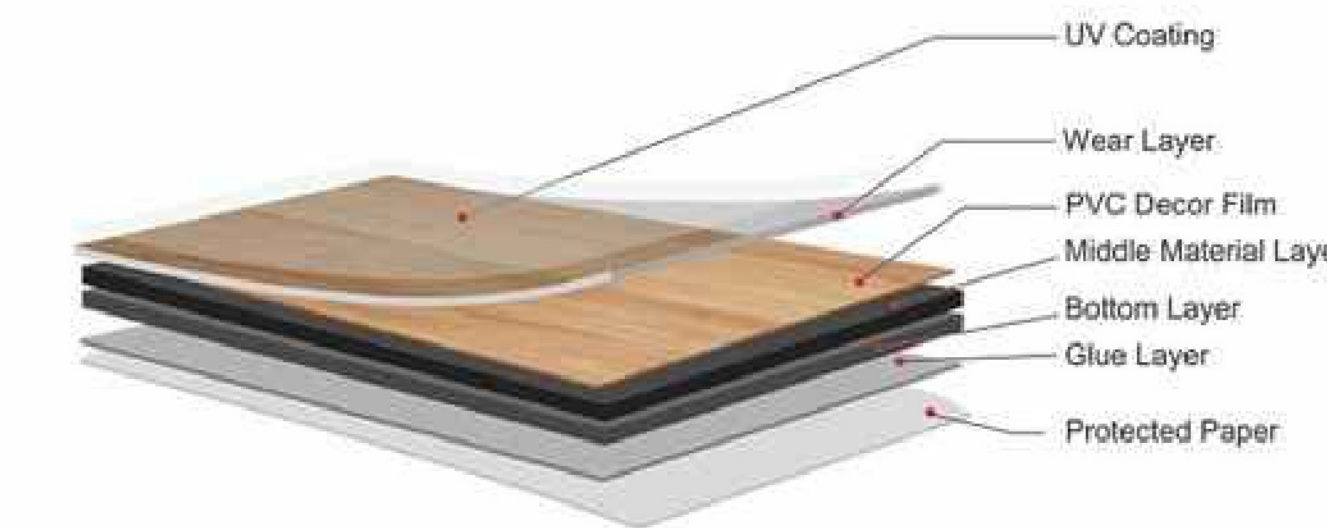

Vinyl Floor collection WOOD GRAIN

SANXA

PRODUCT STRUCTURE

CLICK-LVT

CLICK-SPC

CLICK-SPC WITH UNDER LAYER

DRY BACK

SELF ADHESIVE

LOOSE LAY

SURFACE EMBOSING

wood grain
Vinyl Floor *show*
NEW DESIGN

DBV52

LVT Size:
6"x36" (152.4x914.4mm)
6"x48" (152.4x1219.2mm)
7"x48" (177.8x1219.2mm)
9"x48" (228.6x1219.2mm)
Thickness:1.5mm--5.0mm
Wear layer:0.07mm--0.7mm

DBV54

DBV57

SPC Size:
6"x48" (150x1209mm)
7"x48" (183x1230mm)
9"x48" (230x1209mm)
9"x36" (230x903mm)
12"x24" (310x600mm)
7"x36" (183x915mm)
Thickness: 3.8mm-8mm
Wear layer: 0.15-0.7mm

DBV60

Vinyl Floor wood grain *show*

DBV79

Vinyl Floor ^{wood grain} *show*

NEW DESIGN

SPC Size:
 6"x48" (150x1209mm)
 7"x48" (183x1230mm)
 9"x48" (230x1209mm)
 9"x36" (230x903mm)
 12"x24" (310x600mm)
 7"x36" (183x915mm)
 Thickness:3.8mm-8mm
 Wear layer:0.15-0.7mm