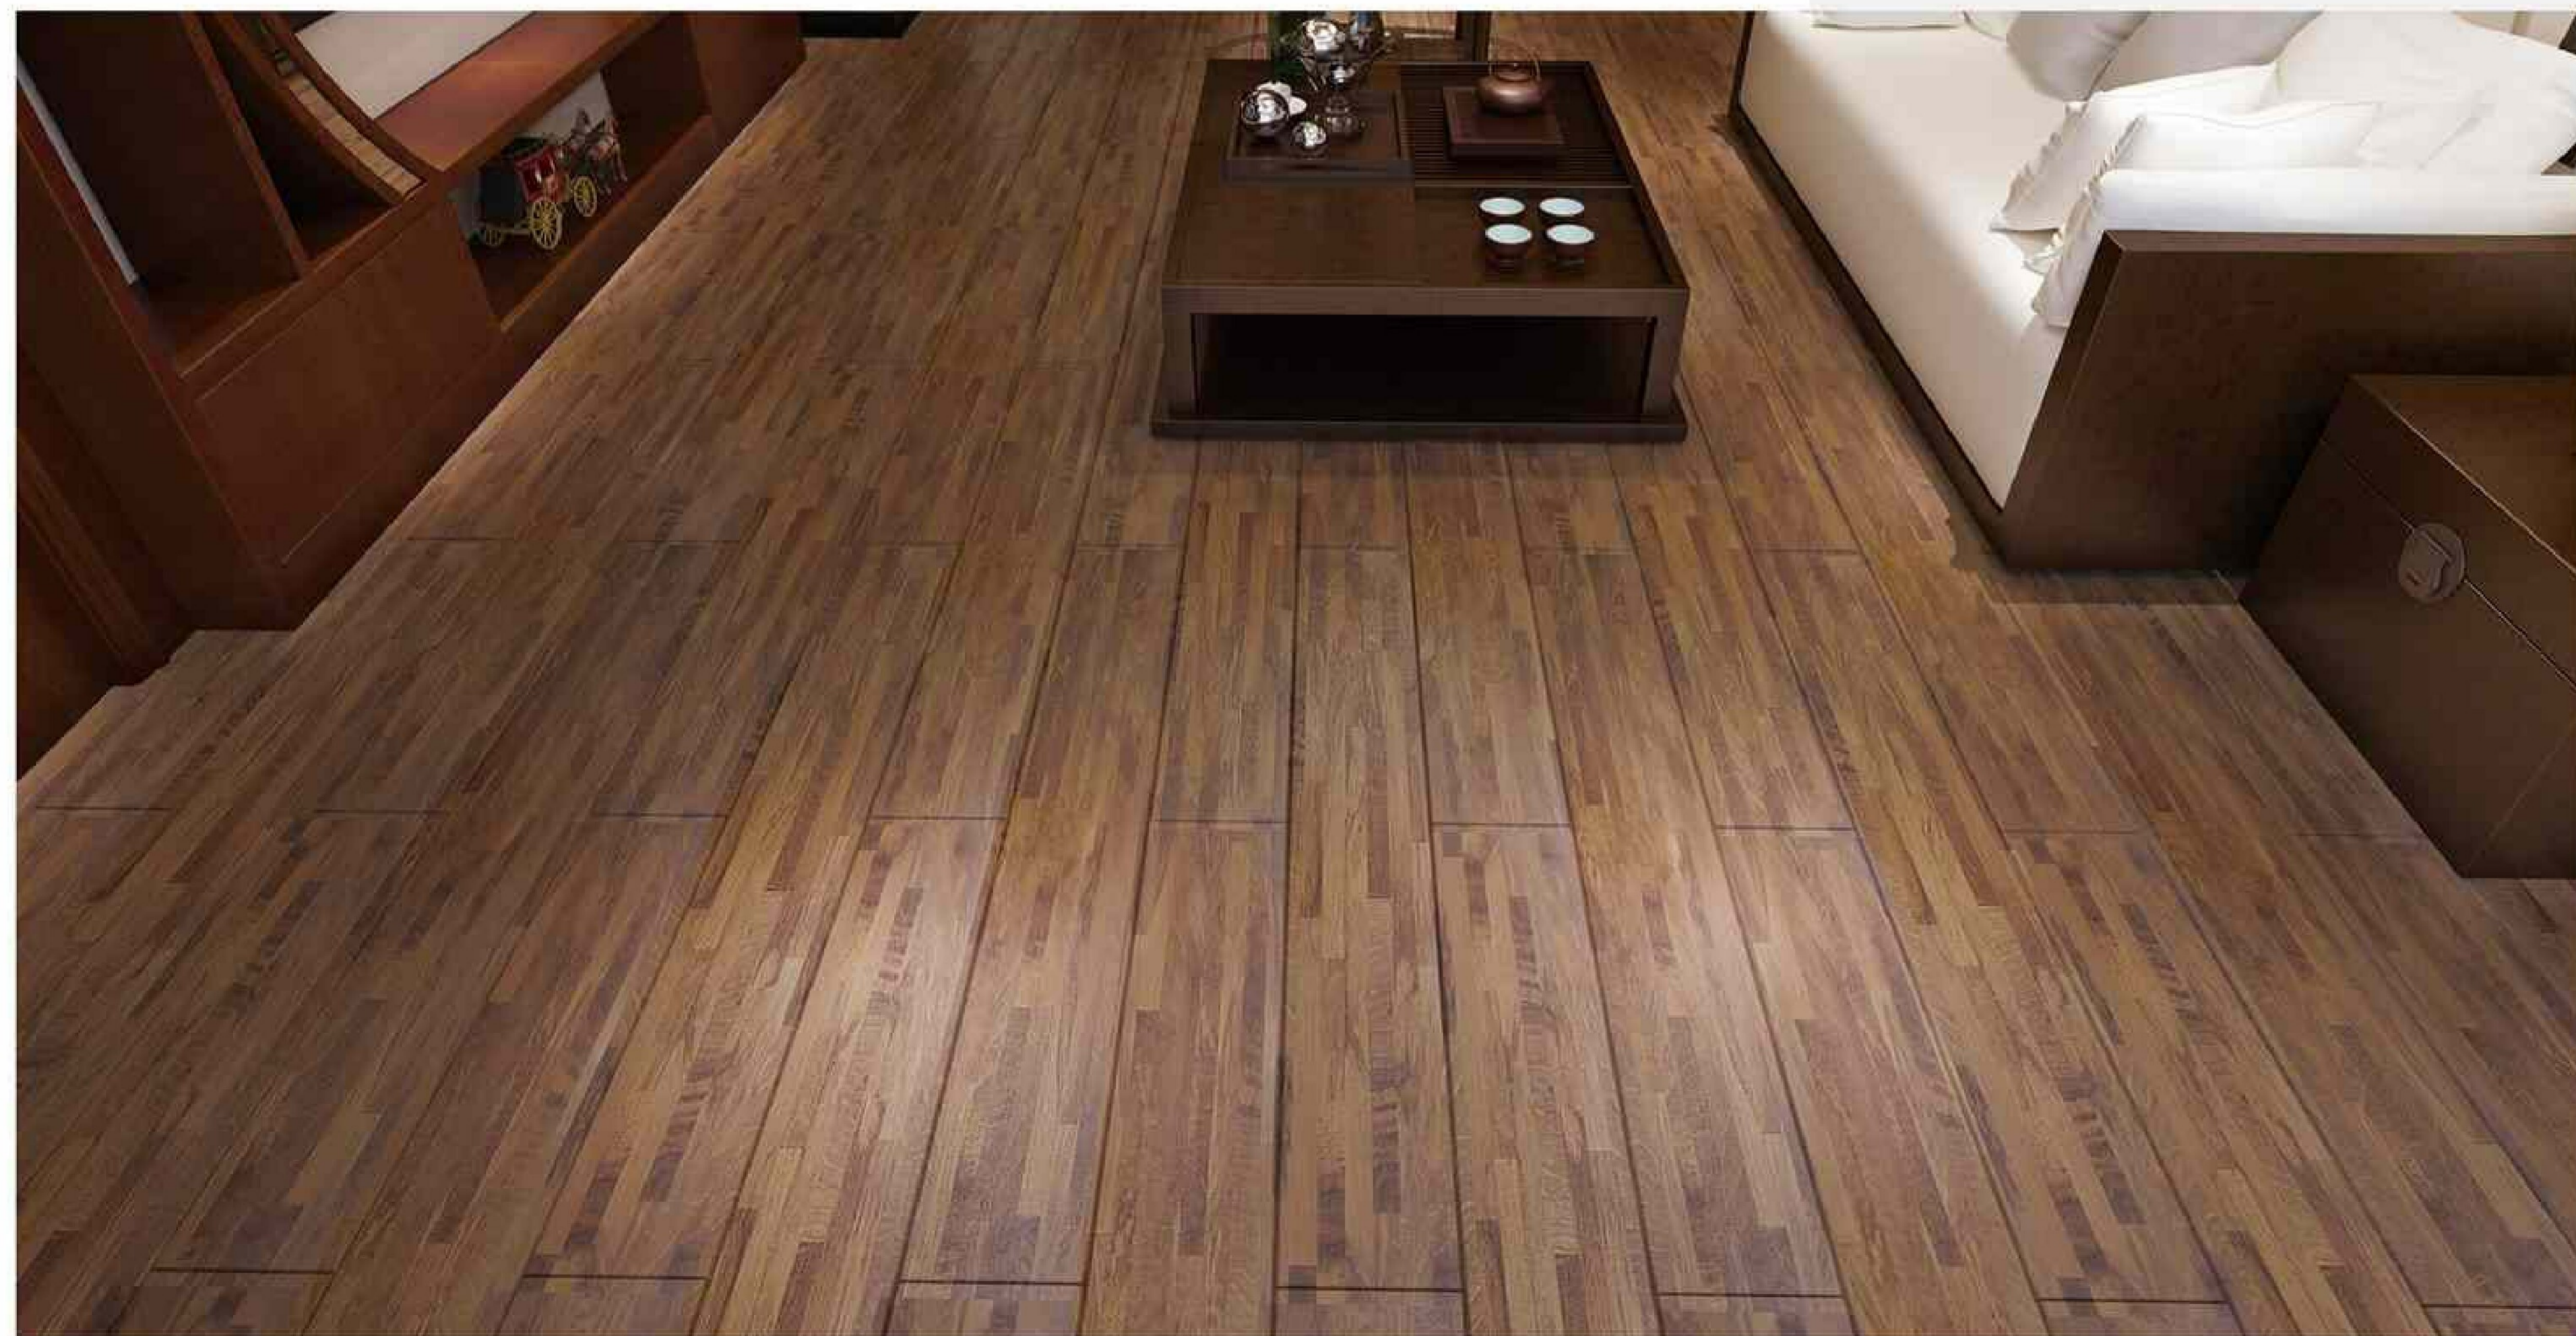

Vinyl Floor wood grain *show*

DBV16

SPC Size:

- 6"x48" (150x1209mm)
- 7"x48" (183x1230mm)
- 9"x48" (230x1209mm)
- 9"x36" (230x903mm)
- 12"x24" (310x600mm)
- 7"x36" (183x915mm)
- Thickness: 3.8mm-8mm
- Wear layer: 0.15-0.7mm