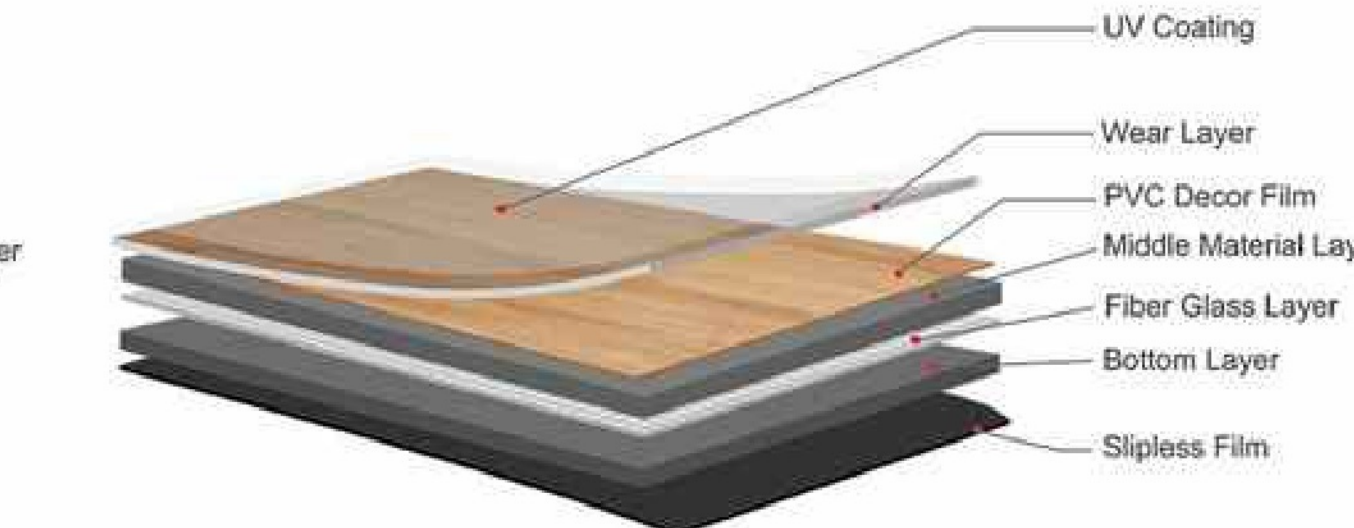

Vinyl Floor collection WOOD GRAIN

SANXA

PRODUCT STRUCTURE

CLICK-LVT

CLICK-SPC

CLICK-SPC WITH UNDER LAYER

DRY BACK

SELF ADHESIVE

LOOSE LAY

SURFACE EMBOSING

wood grain
Vinyl Floor *show*
NEW DESIGN

DBV52

LVT Size:
6"x36" (152.4x914.4mm)
6"x48" (152.4x1219.2mm)
7"x48" (177.8x1219.2mm)
9"x48" (228.6x1219.2mm)
Thickness:1.5mm--5.0mm
Wear layer:0.07mm--0.7mm

DBV54

DBV57

SPC Size:
6"x48" (150x1209mm)
7"x48" (183x1230mm)
9"x48" (230x1209mm)
9"x36" (230x903mm)
12"x24" (310x600mm)
7"x36" (183x915mm)
Thickness: 3.8mm-8mm
Wear layer: 0.15-0.7mm

DBV60

Vinyl Floor wood grain *show*

DBV79

Vinyl Floor ^{wood grain} *show*

NEW DESIGN

SPC Size:
 6"x48" (150x1209mm)
 7"x48" (183x1230mm)
 9"x48" (230x1209mm)
 9"x36" (230x903mm)
 12"x24" (310x600mm)
 7"x36" (183x915mm)
 Thickness:3.8mm-8mm
 Wear layer:0.15-0.7mm